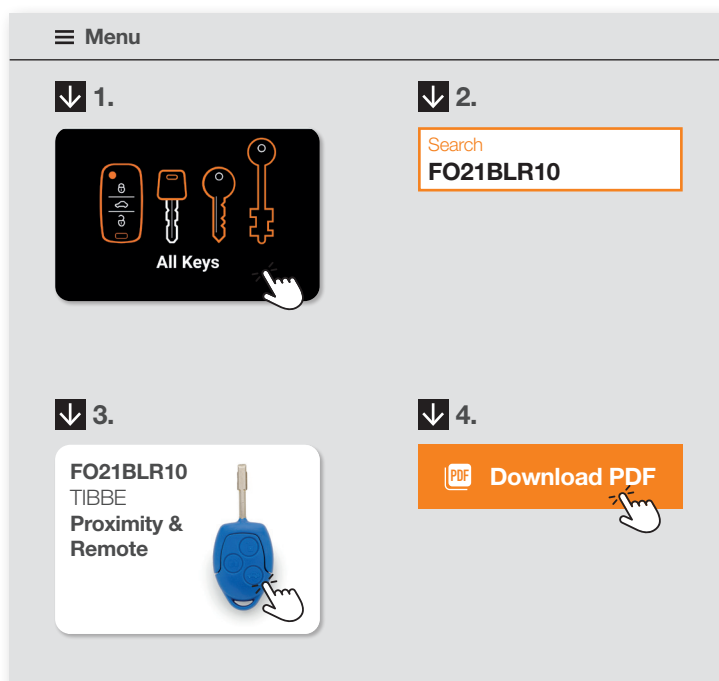

New Silca Remote Car Key FO21BLR10 compatible with Ford*

Silca is pleased to introduce a new reference for duplicating 2006-2013 Ford Transit 'blue' remote keys.

Main features

The Silca Remote Car Key for Ford FO21BLR10 has a similar design to the original key and is supplied ready-to-programme. The key features three function buttons (lock, unlock, boot open) and can be programmed with Smart Pro.

If necessary, the remote can be reset following the instructions found in MYKEYS Pro. Search FO21BLR10 in the section All Keys Catalogue, click on the key photo and select 'Download PDF'.

CE The Silca Remote Car Key FO21BLR10 has been produced in conformity with the CE mark European standards.