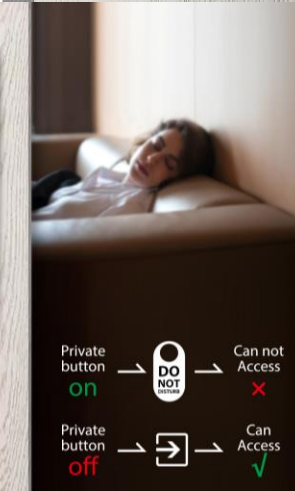

## Description

This 5 in 1 digital door lock represents a classic easy entry option for your home. A stylish door lock with a Bluetooth App, pin code, RFID card and fingerprint, manual key to provide quick and convenient access.

## Specifications

- Unlocking methods: App, Pin code, RFID, Fingerprint, Override key
- Lock Material: Zinc Alloy
- Handle Material: 304# stainless steel
- Keypad Material: Acrylic
- Colour: Black, silver
- Mortice option: single latch (50/60/70 back set), or 50/50 mortise
- Size: 72(W) \* 233(L)
- Handle size: 152.3mm
- USB charge port for low battery opening battery: Yes
- Power supply: 4pcs 6V alkaline batteries
- Battery life: Approx 12months with 10 uses per day
- Support WiFi Gateway: Yes