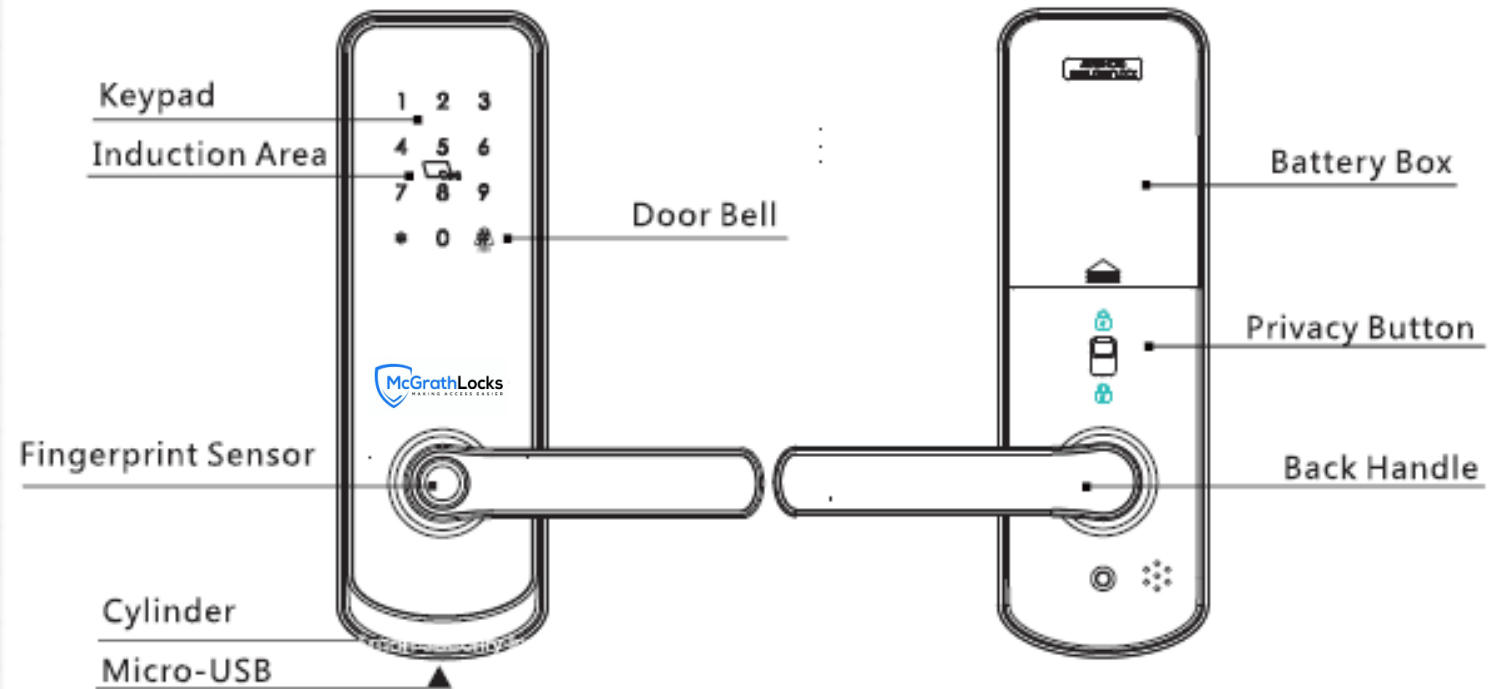

## Description

This 5 in 1 digital door lock represents a classic easy entry option for your home. A stylish door lock with a Bluetooth App, pin code, RFID card and fingerprint, manual key to provide quick and convenient access.

## Specifications

- Unlocking methods: App, Pin code, RFID, Fingerprint, Override key
- Lock Material: Zinc Alloy
- Handle Material: 304# stainless steel
- Keypad Material: Acrylic
- Colour: Black, silver
- Mortice option: single latch (50/60/70 back set), or 50/50 mortise
- Size: 72(W) \* 233(L)
- Handle size: 152.3mm
- USB charge port for low battery opening battery: Yes
- Power supply: 4pcs 6V alkaline batteries
- Battery life: Approx 12months with 10 uses per day
- Support WiFi Gateway: Yes

## System specifications

Material	Zinc alloy, Acrylic panel
Available Colour	Satin Nickel and Black Nickel
Door Thickness	38-55 mm
Communication	Bluetooth 4.0 BLE
Support OS	iOS 7.0 or above, Android 4.3 or above
Battery Life	12months (10 uses per day)
Power Supply	DC6v:4pcs AA alkaline batteries
Static Current	50uA
Dynamic Current	<200mA
Unlock Way	Pin code, Fingerprint, APP, RFID credential, Mechanical Key
Unlock Time	1-1.5seconds
Working Temperature	-20~50 degree
Working Humidity	10%~95%
IP Class	(IP65 External Lock Housing) (IP54 Internal Lock Housing)
Available Mortise	5050/6050 mortise, Tubular latch
WiFi Gateway	Available
Warranty	Refer to McGrath locks Warranty form
Packing	Carton box with EPE inside
User Capacity	1000 Cards, 250 Pin codes, 100 Fingerprints, 1 Admin