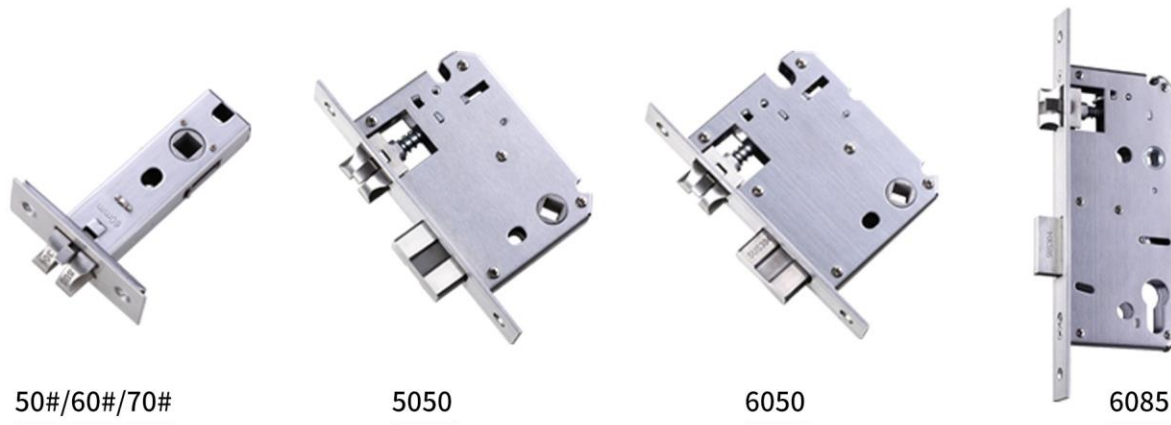

**Anti Prying Function**  
Patent Europe 55/72 mortise  
Prevent the card prying the door

## Description

This 5 in 1 digital door lock represents a classic easy entry option for your home. A stylish door lock with a Bluetooth App, pin code, RFID card and fingerprint, manual key to provide quick and convenient access.

## Specifications

- Unlocking methods: App, Pin code, RFID, Fingerprint, Override key
- Lock Material: Zinc Alloy
- Handle Material: 304# stainless steel
- Keypad Material: Acrylic
- Colour: Black, silver
- Mortice option: single latch (50/60/70 back set), or 50/50 mortise
- Size: 72(W) \* 233(L)
- Handle size: 152.3mm
- USB charge port for low battery opening battery: Yes
- Power supply: 4pcs 6V alkaline batteries
- Battery life: Approx 12months with 10 uses per day
- Support WiFi Gateway: Yes

## System specifications

Material	Zinc alloy, Acrylic panel
Available Colour	Satin Nickel and Black Nickel
Door Thickness	38-55 mm
Communication	Bluetooth 4.0 BLE
Support OS	iOS 7.0 or above, Android 4.3 or above
Battery Life	12months (10 uses per day)
Power Supply	DC6v:4pcs AA alkaline batteries
Static Current	50uA
Dynamic Current	<200mA
Unlock Way	Pin code, Fingerprint, APP, RFID credential, Mechanical Key
Unlock Time	1-1.5seconds
Working Temperature	-20~50 degree
Working Humidity	10%~95%
IP Class	(IP65 External Lock Housing) (IP54 Internal Lock Housing)
Available Mortise	5050/6050 mortise, Tubular latch
WiFi Gateway	Available
Warranty	Refer to McGrath locks Warranty form
Packing	Carton box with EPE inside
User Capacity	1000 Cards, 250 Pin codes, 100 Fingerprints, 1 Admin