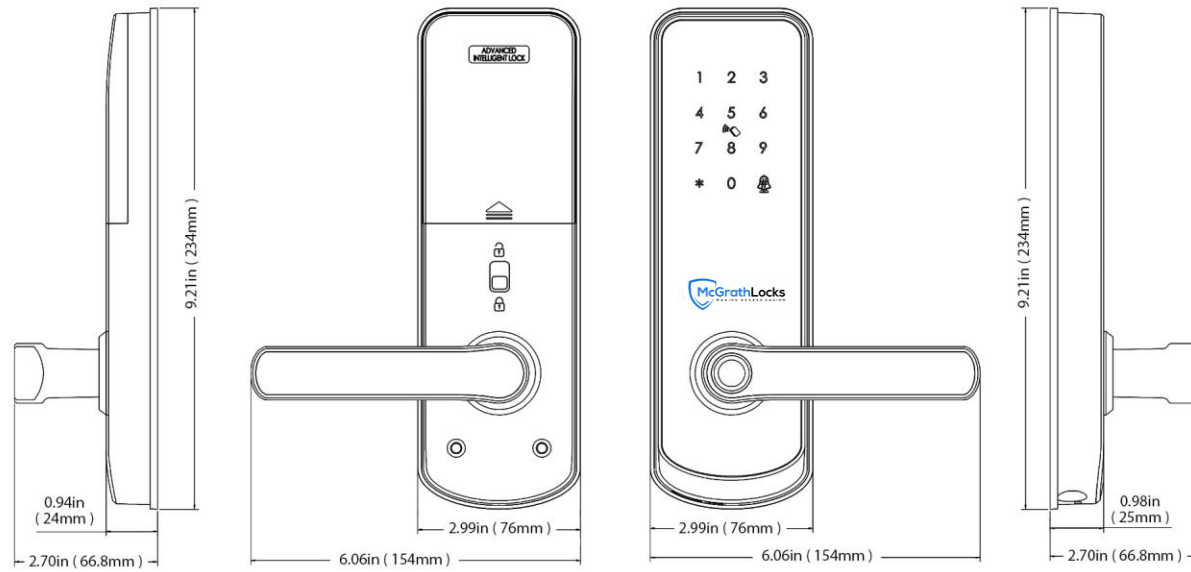

**Anti Prying Function**  
Patent Europe 55/72 mortise  
Prevent the card prying the door

## Description

This 5 in 1 digital door lock represents a classic easy entry option for your home. A stylish door lock with a Bluetooth App, pin code, RFID card and fingerprint, manual key to provide quick and convenient access.

## Specifications

- Unlocking methods: App, Pin code, RFID, Fingerprint, Override key
- Lock Material: Zinc Alloy
- Handle Material: 304# stainless steel
- Keypad Material: Acrylic
- Colour: Black, silver
- Mortice option: single latch (50/60/70 back set), or 50/50 mortise
- Size: 72(W) \* 233(L)
- Handle size: 152.3mm
- USB charge port for low battery opening battery: Yes
- Power supply: 4pcs 6V alkaline batteries
- Battery life: Approx 12months with 10 uses per day
- Support WiFi Gateway: Yes

## System specifications

Material	Zinc alloy, Acrylic panel
Available Colour	Satin Nickel and Black Nickel
Door Thickness	38-55 mm
Communication	Bluetooth 4.0 BLE
Support OS	iOS 7.0 or above, Android 4.3 or above
Battery Life	12months (10 uses per day)
Power Supply	DC6v:4pcs AA alkaline batteries
Static Current	50uA
Dynamic Current	<200mA
Unlock Way	Pin code, Fingerprint, APP, RFID credential, Mechanical Key
Unlock Time	1-1.5seconds
Working Temperature	-20~50 degree
Working Humidity	10%~95%
IP Class	(IP65 External Lock Housing) (IP54 Internal Lock Housing)
Available Mortise	5050/6050 mortise, Tubular latch
WiFi Gateway	Available
Warranty	Refer to McGrath locks Warranty form
Packing	Carton box with EPE inside
User Capacity	1000 Cards, 250 Pin codes, 100 Fingerprints, 1 Admin