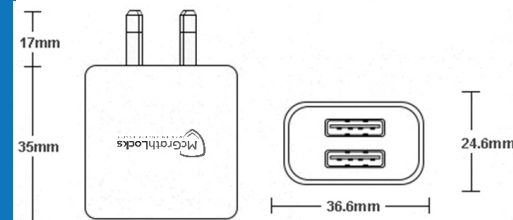

## ML-USB-PACK DATA

- Rated input voltage - 100Vac to 240Vac;
- Rated Frequency - 50Hz or 60Hz;
- Maximum Input Current - shall be less than 0.35A at 100~240Vac input
- Peak Inrush Current - With cold starting, input AC 240V the inrush current should 30A Max;
- Efficiency Comply - with the requirements of Measured at 115Vac or 230Vac input voltage, 25%,50%,75%,100% load, The average efficiency is 5V -78.3 MIN
- Rated Output Current - The output current will be performed from USB 5V 2.1A at CC mode.
- Rated Power -This adaptor is capable to support 10.5Watts continuously at all specified conditions.
- Ripple Voltage - 200mV p-p (Full load 5V2.1A) measured methods: Performed by 20MHz bandwidth in oscilloscope Applied 0.1uF ceramic capacitor and 10uF electrolytic capacitor across output connector terminals Measured at the end of DC cable.
- Protection - Over Current Protection, Short Circuit
- Protection, Hi-Pot Test: Primary to Secondary: 3000Vac /5mA Max / 3 second
- USB Ports - 2X USB ports (Port 1 5V 1Amp, Port 2 5V 2.1Amp)