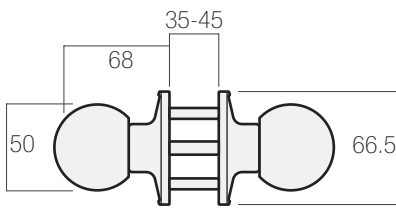

### Feature

- Tiebolt visible fixing
- Spherical knob design
- Supplied with all mounting hardware

BRT3630B

Dimensions (mm)