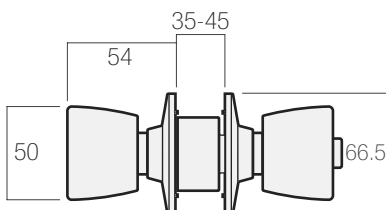

Dimensions (mm)

Adjustable Backset

60/70 mm

Door Thickness

35-45 mm

Rose Diameter

66.5 mm

Door handing

Non-handed

Code	Finish	Supplied
BRC6610B	Satin stainless	BX