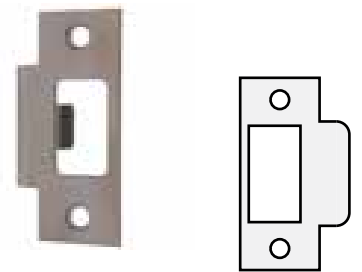

Code	Finish
BRUSTRIKEPB	Polished brass
BRUSTRIKESS	Satin stainless