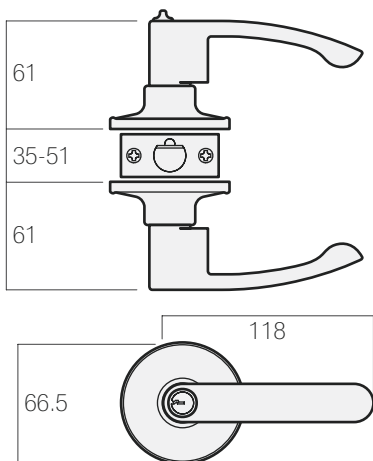

ENTRANCE FUNCTION

Outside key locks and unlocks both levers.

Inside turn snib locks and unlocks both levers.

LYR600B

Dimensions (mm)