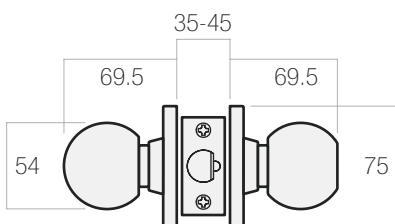

## Classroom Knobset

BRAVA Metro Commercial Grade Classroom Knobset.

EA3012SS70

Dimensions (mm)