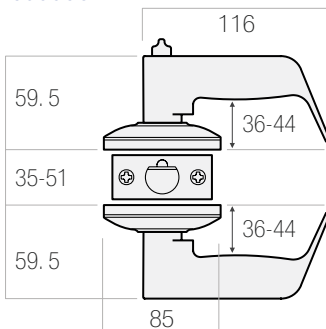

### ENTRANCE FUNCTION

**Outside** key unlocks outside lever.

**Inside** lever free at all times, push button locks outside lever.

EV6000SCDDA

Dimensions (mm)

<b>Rose</b> 85 mm	<b>Door Thickness</b> 35-51 mm
<b>Fire rated</b>  Up to 4 hrs	<b>Door handing</b> Non-handed