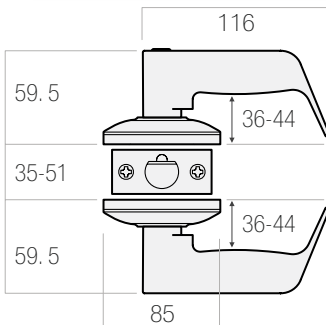

EU6012SCDDA

Dimensions (mm)