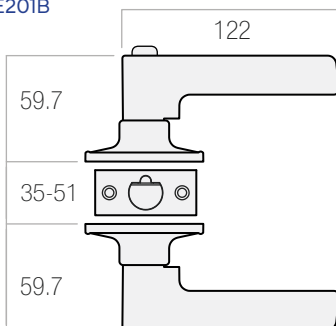

Dimensions (mm)