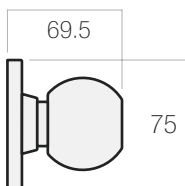

Dimensions (mm)

Features

- Rear bolt through fixing
- Spherical knob design
- Supplied with all mounting hardware

DUMMY FUNCTION

Fixed single knob.

Rose 75 mm	Door Thickness 35-45 mm	Knob Projection 69.5 mm	Door handing Non-handed

Code	Finish	Supplied
EA3075MB	Matt black	BX
EA3075SS	Satin stainless	BX
EA3175PB	Polished brass	BX
EA3775AC	Antique copper	BX
EA3875PSS	Polished stainless	BX