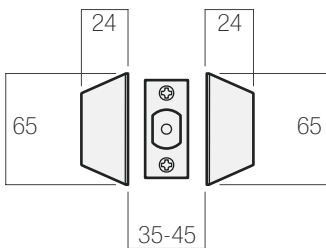

- Heavy duty double cylinder deadbolt
- Commercial grade
- Silca LW5 profile (Rekeyable)
- Incorporates the popular PD 8221 style cylinder
- Compatible to most restricted key systems
- Saw resistant heavy duty bolt
- 60 mm backset
- Suits door thickness 35-45 mm
- Steel strike reinforcer plate with 75 mm screws
- Supplied with all mounting hardware
- 2 keys supplied

BP210LISSS

Dimensions (mm)

Code	Backset	Finish	Supplied
BP210LISSS	60mm	Satin chrome	BX

METRO HEAVY DUTY Single Cylinder Deadbolt

BRAVA Metro Commercial Grade Heavy Duty
Single Cylinder Deadbolt.