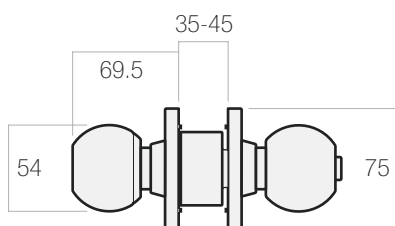

EA3030SS60

Dimensions (mm)

Features

- Cylindrical fixing
- Spherical knob design
- Exterior emergency release slot
- Supplied with all mounting hardware
- Options for 60 mm, 70 mm & 127 mm backsets

PRIVACY FUNCTION

Outside opened by knob when free. Can be unlocked in an emergency situation with a coin or screwdriver.

Inside opened by knob at all times, push button locks outside knob.

Code	Backset	Finish	Supplied
EA3030MB70	70 mm	Matt black	BX
EA3030SS60	60 mm	Satin stainless	BX
EA3030SS70	70 mm	Satin stainless	BX
EA3130PB60	60 mm	Polished brass	BX
EA3730AC70	70 mm	Antique copper	BX
EA3830PSS70	70 mm	Polished stainless	BX

Door Thickness
35-45 mm

Fire Rated 🔥
up to 4 hr

Door handing
Non-handed