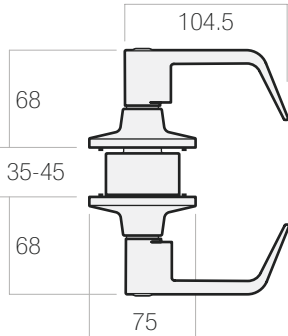

RH6011SC

Dimensions (mm)

RH SERIES

Dummy Leverset

BRAVA Metro Commercial Grade
Dummy Lever.

Features

- Concealed fixing with snap on rose cover
- RH Lever design
- Supplied with all mounting hardware