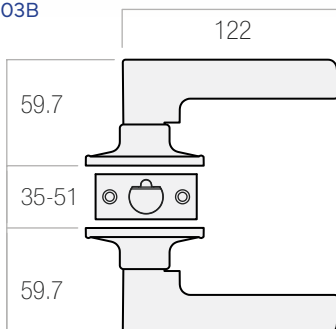

### Features

- Tiebolt concealed fixing
- LE Straight lever design
- Supplied with all mounting hardware

LE203B

Dimensions (mm)

**Adjustable Backset**  
60/70 mm

**Door Thickness**  
35-51 mm

**Door handing**  
Non-handed