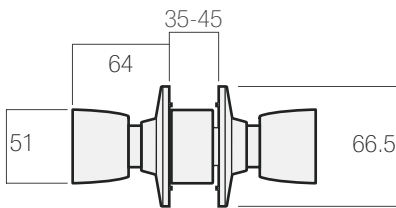

C6 SERIES

Passage Knobset

BRAVA Urban Residential Grade
Passage Knobset.

Features

- Cylindrical fixing
- Tulip knob design
- Concealed fixing with clip on rose
- Supplied with all mounting hardware

PASSAGE FUNCTION

Both *inside* and *outside* knobs are always free.

BRC6630B

Dimensions (mm)

Adjustable Backset

60/70 mm

Door Thickness

35-45 mm

Door handing

Non-handed

Code	Finish	Supplied
BRC6630B	Satin stainless	BX

C6 SERIES

Privacy Knobset

BRAVA Urban Residential Grade
Privacy Knobset.

Features

- Cylindrical fixing
- Tulip knob design
- Exterior emergency release slot
- Concealed fixing with clip on rose
- Supplied with all mounting hardware

PRIVACY FUNCTION

Outside opened by knob when free. Can be unlocked in an emergency situation with a coin or screwdriver.

Inside opened by knob at all times, push button locks outside knob.

BRC6610B