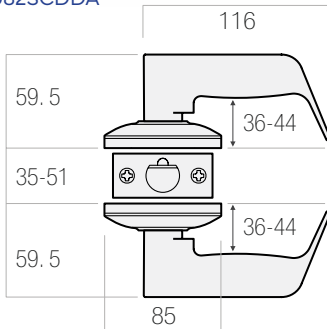

### PASSAGE FUNCTION

Both outside and inside levers are always free.

EV6082SCDDA

Dimensions (mm)