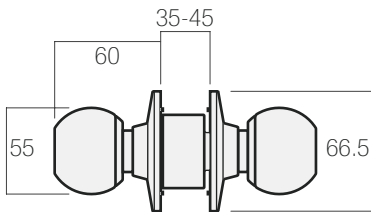

Dimensions (mm)

Features

- Cylindrical fixing
- Spherical knob design
- Key operated from both sides
- Key locks and unlocks both knobs
- Silca LW4 profile (Rekeyable to 6 pin LW5)
- Construction keyable on all chambers (Using BRUCKBALL)
- Concealed fixing with clip on rose
- 2 keys supplied
- Supplied with all mounting hardware

Profile

LW4

Adjustable Backset

60/70 mm

Door Thickness

35-45 mm

Door handing

Non-handed

Code	Finish	Supplied
BRC3303B	Polished stainless	BX
BRC3603B	Satin stainless	BX
BRC3703B	Polished brass	BX
BRC3903B	Antique copper	BX
BRC3803B	Antique brass	BX

C3 SERIES

Dummy Knobs

BRAVA Urban Residential Grade Dummy Knobset.

DUMMY FUNCTION

Fixed single knob.

BRC3340B