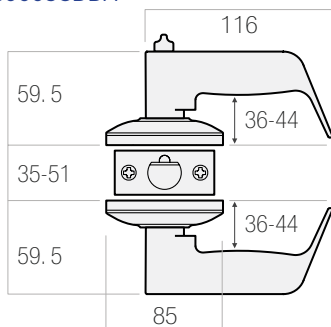

**ENTRANCE FUNCTION**

**Outside** key unlocks outside lever.

**Inside** lever free at all times, push button locks outside lever.

EU6000SCDDA

Dimensions (mm)

<b>Rose</b> 85 mm	<b>Door Thickness</b> 35-51 mm
<b>Fire rated</b>  Up to 4 hrs	<b>Door handing</b> Non-handed