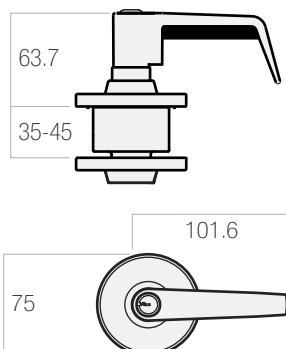

Dimensions (mm)

Features

- Cylindrical fixing
- EL Lever design
- External blank plain rose
- Silca LW5 profile 6 pin cylinder
- Incorporates the popular PD 8221 barrel
- Compatible with most restricted keying systems
- Supplied with all mounting hardware
- BCA AS1428.1 -2009 compliant leverset & 127 mm backsets
- 2 keys supplied

Rose 75 mm	Door Thickness 35-45 mm	Fire Rated up to 4 hr	Door handing Non-handed

Code	Finish	Internal lever	Supplied
EL6051SC70	Satin chrome	Keyed	BX
EL6052SC70	Satin chrome	Non-keyed	BX