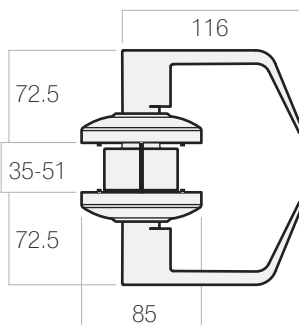

EV6030SC70

Dimensions (mm)