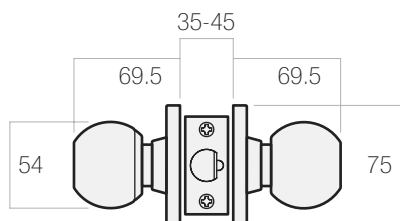

EA SERIES

Storeroom Knobset

BRAVA Metro Commercial Grade Storeroom Knobset.

Features

- Cylindrical fixing
- Spherical knob design
- Silca LW5 profile 6 pin cylinder
- Incorporates the popular PD 8221 barrel
- Compatible with most restricted keying systems
- Supplied with all mounting hardware
- Options for 60 mm, 70 mm & 127 mm backsets
- 2 keys supplied

STOREROOM FUNCTION

Outside knob always rigid, key retracts the latch.

Inside knob free at all times.

Profile

LW5

Door Thickness

35-45 mm

Fire Rated

up to 4 hr

Door handing

Non-handed

EA3062SS60

Dimensions (mm)

Code	Backset	Finish	Supplied
EA3062MB70	70 mm	Matt black	BX
EA3062SS60	60 mm	Satin stainless	BX
EA3062SS70	70 mm	Satin stainless	BX
EA3062SS70DP	70 mm	Satin stainless	DP
EA3162PB70	70 mm	Polished brass	BX
EA3762AC60	60 mm	Antique copper	BX
EA3762AC70	70 mm	Antique copper	BX
EA3862PSS60	60 mm	Polished stainless	BX
EA3862PSS70	70 mm	Polished stainless	BX

EA SERIES

Institution Knobset

BRAVA Metro Commercial Grade Institution Knobset.

Features

- Cylindrical fixing.
- Spherical knob design
- Silca LW5 profile 6 pin cylinder
- Incorporates the popular PD 8221 barrel
- Compatible with most restricted keying systems
- Supplied with all mounting hardware
- Options for 60 mm, 70 mm & 127 mm backsets
- 2 keys supplied

INSTITUTION FUNCTION

Outside and **inside knobs** rigid at all times.

Key retracts latch only from either side.

Profile

LW5

Door Thickness

35-45 mm

Fire Rated

up to 4 hr