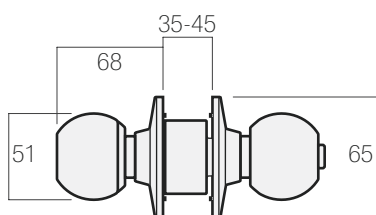

Dimensions (mm)

Profile TE2	Adjustable Backset 60/70 mm	Door Thickness 35-45 mm	Door handing Non-handed

Code	Finish	Supplied
100CBAPB	Polished brass	BX
100CBAPSS	Polished stainless	BX
100CBASSS	Stainless steel	BX