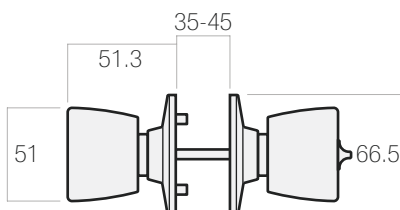

### Features

- Tiebolt visible fixing
- Tulip knob design
- Exterior emergency release slot
- Supplied with all mounting hardware

BRT6610B

Dimensions (mm)