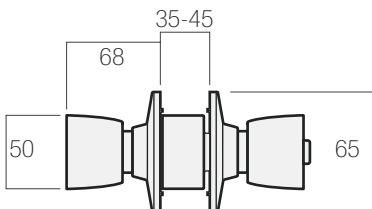

Dimensions (mm)

Profile
LW4

Adjustable Backset
60/70 mm

Door Thickness
35-45 mm

Door handing
Non-handed

Code	Finish	Supplied
BRC6600B	Satin stainless	BX
BRC6700B	Polished brass	BX
BRC6900B	Antique copper	BX