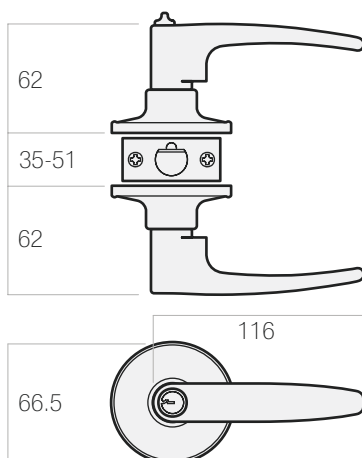

LH SERIES

Entrance Leverset

BRAVA Urban Residential Grade Entrance Leverset.

Features

- Tiebolt visible fixing
- LH Straight lever design
- Silca LW4 profile (Rekeyable to 6 pin LW5)
- Construction keyable on all chambers (Using BRUCKBALL)
- 2 keys supplied
- Supplied with all mounting hardware

ENTRANCE FUNCTION

Key *outside* locks and unlocks both levers.

Turn snib *inside* locks and unlocks both levers.

LH600B

Dimensions (mm)

Profile

LW4

Adjustable Backset

60/70 mm

Door Thickness

35-51 mm

Door handing

Non-handed

Code	Finish	Supplied
LH200B	Chrome plate	BX
LH600B	Satin stainless	BX
LH600DP	Satin stainless	DP
LH700B	Polished brass	BX