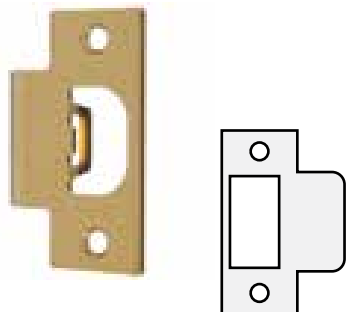

BRAVA METRO STRIKE PLATES

Standard strike plate to suit BRAVA Metro EA, EL, EU, EV, RA and RH series locksets.

- Square cornered
- 70 mm x 28 mm x 2 mm

Code	Series
BRMSTRIKEPB	Polished brass
BRMSTRIKESS	Satin stainless
BRMSTRIKEMB	Matt black