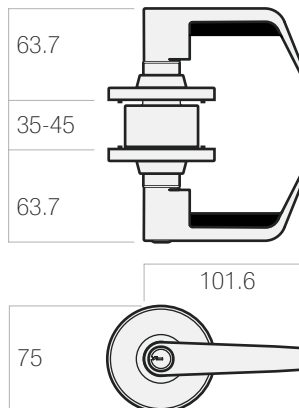

### CLASSROOM FUNCTION

Key **outside** locks and unlocks external lever.

**Inside** lever free at all times.

EL6012SC70

Dimensions (mm)

**Profile**  
LW5

**Door Thickness**  
35-45 mm

**Fire Rated**   
up to 4 hr