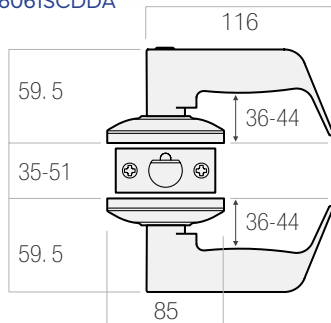

EU6061SCDDA

Dimensions (mm)