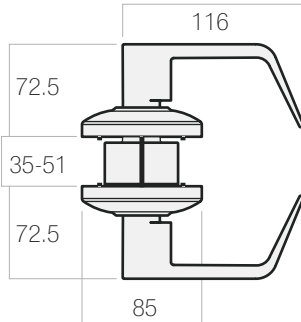

### CLUTCHING EV SERIES

Code	Finish
EV6012SC70	Satin chrome
EV8012SC70	Satin chrome

EU6012SC70

Dimensions (mm)