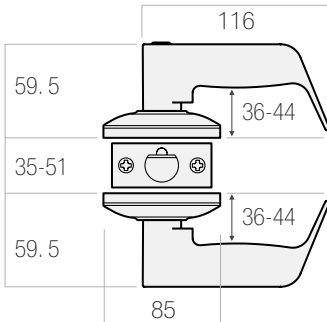

EV6061SCDDA

Dimensions (mm)

Features

- Cylindrical fixing
- EV6 DDA lever design
- Clutching external lever when locked
- Silca LW5 profile 6 pin cylinder
- Incorporates the popular PD 8221 barrel
- Compatible with most restricted keying systems
- Supplied with all mounting hardware
- Options for 60 mm, 70 mm & 127 mm backsets
- 2 keys supplied
- BCA AS1428.1 -2009 compliant leverset

INSTITUTION FUNCTION

Outside key from either side retracts latch only.

Inside levers on both sides rigid at all times.

Rose

85 mm

Door Thickness

35-51 mm

Fire rated

Up to 4 hrs

Door handing

Non-handed

Code	Backset	Finish	Supplied
EV6061SCDDA	70 mm	Satin chrome	BX