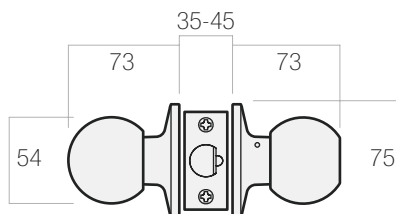

Dimensions (mm)

Profile
LW5

Door Thickness
35-45 mm

Fire Rated
up to 4 hr

Door handing
Non-handed

Code	Adjustable Backset	Finish	Supplied
RA3012SS	60/70 mm	Satin stainless	BX
RA3012PSS	60/70 mm	Polished stainless	BX
RA3112PB	60/70 mm	Polished brass	BX
RA3H6012SC	60/70 mm	Satin chrome	BX

KNOB/LEVER COMBINATION LOCKSET

The RA3H6012SC features knob outside and lever inside.