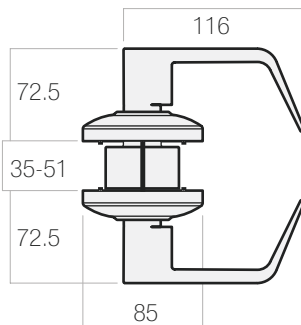

#### Door handing

Non-handed

EU6011SC70

Dimensions (mm)