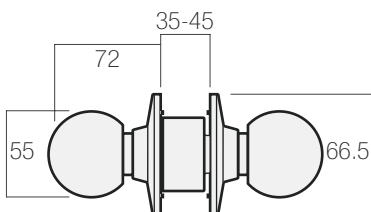

#### Features

- Cylindrical fixing
- Spherical knob design
- Concealed fixing with clip on rose
- Supplied with all mounting hardware

BRC3630B

Dimensions (mm)

<b>Adjustable Backset</b> 60/70 mm	<b>Door Thickness</b> 35-45 mm	<b>Door handing</b> Non-handed
---------------------------------------	-----------------------------------	-----------------------------------