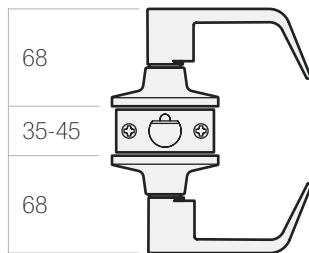

### CLASSROOM FUNCTION

Key **outside** locks and unlocks external lever.

**Inside** lever free at all times.

RH6012SC

Dimensions (mm)

Code	Adjustable Backset	Finish	Supplied
RH6012SC	60/70 mm	Satin chrome	BX
RH6112PB	60/70 mm	Polished brass	BX