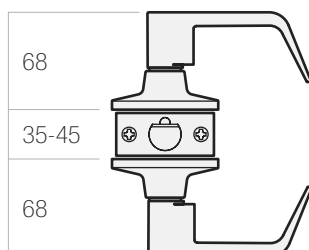

Dimensions (mm)

Code	Adjustable Backset	Finish	Supplied
RH6062SC	60/70 mm	Satin chrome	BX
RH6162PB	60/70 mm	Polished brass	BX
RH6R62PC	60/70 mm	Chrome plate	BX

Profile

LW5

Door Thickness

35-45 mm

Fire Rated

up to 4 hr

Door handing

Non-handed