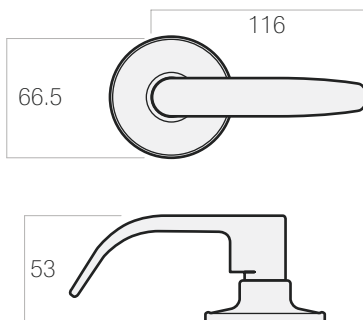

### DUMMY FUNCTION

Fixed single lever.

LN204B

Dimensions (mm)

**Rose**  
66.5 mm

**Door Thickness**  
No limit – front screw fix

**Knob Projection**  
53 mm

**Door handing**  
Non-handed