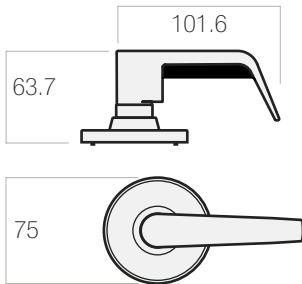

### Features

- Concealed fixing with snap on rose cover
- EL Lever design
- Supplied with all mounting hardware

EL6075MB

Dimensions (mm)

<b>Rose</b> 75 mm	<b>Door Thickness</b> 35-45 mm	<b>Door handing</b> Non-handed
----------------------	-----------------------------------	-----------------------------------