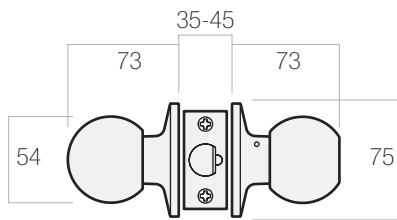

Dimensions (mm)

Profile LW5	Door Thickness 35-45 mm
Fire Rated 🔥 up to 4 hr	Door handing Non-handed

Code	Adjustable Backset	Finish	Supplied
RA3062SS	60/70 mm	Satin stainless	BX
RA3062PSS	60/70 mm	Polished stainless	BX
RA3162PB	60/70 mm	Polished brass	BX
RA3H6062SC	60/70 mm	Satin chrome	BX

KNOB/LEVER COMBINATION LOCKSET

The RA3H6012SC features knob outside and lever inside.

RA SERIES

Dummy Knobset

BRAVA Metro Commercial Grade Dummy Knobset.

Features

- Concealed fixing with snap on rose cover
- Spherical knob design
- Supplied with all mounting hardware