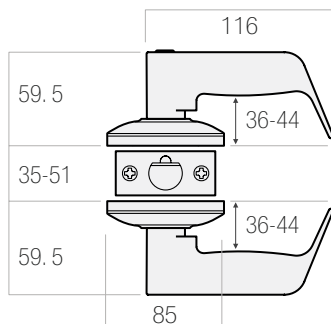

### CLASSROOM FUNCTION

**Outside** key locks and unlocks exterior lever.

**Inside** lever free at all times.

EV6012SCDDA

Dimensions (mm)

<b>Rose</b> 85 mm	<b>Door Thickness</b> 35-51 mm
<b>Fire rated</b> Up to 4 hrs	<b>Door handing</b> Non-handed