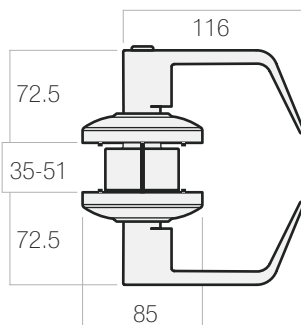

Dimensions (mm)