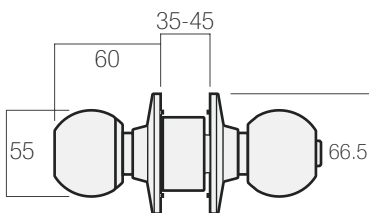

Dimensions (mm)

BRAVA Urban Residential Grade
Privacy Knobset.

Features

- Cylindrical fixing
- Spherical knob design
- Exterior emergency release slot
- Concealed fixing with clip on rose
- Supplied with all mounting hardware

PRIVACY FUNCTION

Outside opened by knob when free. Can be unlocked in an emergency situation with a coin or screwdriver.

Inside opened by knob at all times, push button locks outside knob.

Adjustable Backset

60/70 mm

Door Thickness

35-45 mm

Door handing

Non-handed

Code	Finish	Supplied
BRC3610B	Satin stainless	BX
BRC3610DP	Satin stainless	DP
BRC3710PB	Polished brass	DP