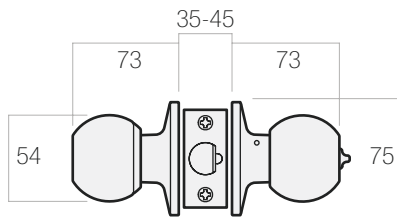

Dimensions (mm)

Profile LW5	Door Thickness 35-45 mm
Fire Rated 🔥 up to 4 hr	Door handing Non-handed

Code	Finish	Supplied
RA3000PSS	Polished stainless	BX
RA3000SS	Satin stainless	BX
RA3000SSDP	Satin stainless	DP
RA3100PB	Polished brass	BX

RA SERIES

Passage Knobset

BRAVA Metro Commercial Grade Passage Knobset.

Features

- Tiebolt concealed fixing
- Spherical knob design
- Supplied with all mounting hardware
- Adjustable 60 mm/70 mm latch supplied & 127 mm backset available