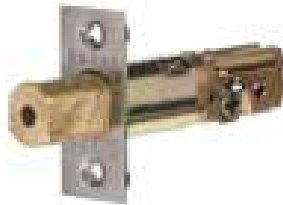

ADJUSTABLE DEADBOLT BOLT

To suit Urban range of deadbolts.
Saw resistant deadbolt.

Code	Backset	Finish
BRUBOLTSS	60/70 mm	Satin stainless
BRUBOLTPB	60/70 mm	Polished brass
BRUBOLTMB	60/70 mm	Matt black