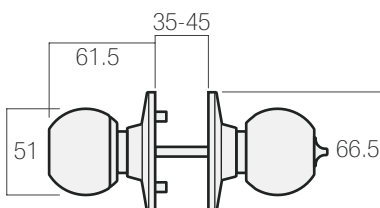

### Features

- Tiebolt visible fixing
- Spherical knob design
- Exterior emergency release slot
- Supplied with all mounting hardware

BRT3710B

Dimensions (mm)