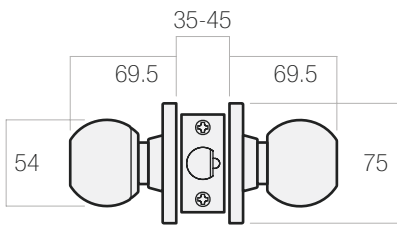

## Glass Door Knobset

BRAVA Metro Commercial Grade  
Glass Door Knobset.

EA3011SS70

Dimensions (mm)