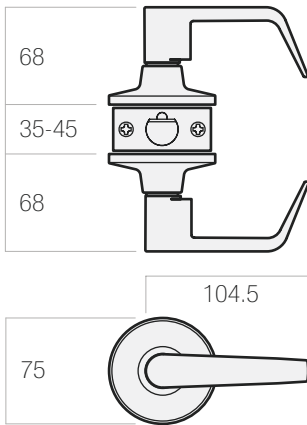

### Features

- Tiebolt concealed fixing
- RH Lever design
- Supplied with all mounting hardware
- Adjustable 60 mm/70 mm latch supplied & 127 mm backset available

RH6082SC

Dimensions (mm)