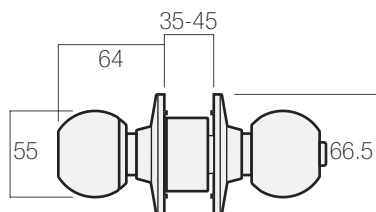

Dimensions (mm)

Profile

LW4

Adjustable Backset

60/70 mm

Door Thickness

35-45 mm

Door handing

Non-handed

Code	Finish	Supplied
BRC3300B	Polished stainless	BX
BRC3600B	Satin stainless	BX
BRC3600DP	Satin stainless	DP
BRC3700B	Polished brass	BX
BRC3900B	Antique copper	BX