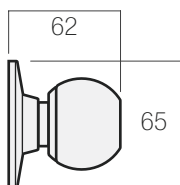

### DUMMY FUNCTION

Fixed single knob.

BRC3340B

Dimensions (mm)