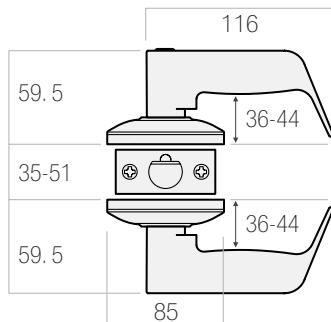

Dimensions (mm)

Rose 85 mm	Door Thickness 35-51 mm
Fire rated Up to 4 hrs	Door handing Non-handed

Code	Backset	Finish	Supplied
EU6062SCDDA	70 mm	Satin chrome	BX

EU DDA SERIES

Institution Leverset

BRAVA Metro Commercial Grade
Institution Leverset.

Features

- Cylindrical fixing
- EU6 DDA lever design
- Non clutching external lever rigid when locked
- Silca LW5 profile 6 pin cylinder
- Incorporates the popular PD 8221 barrel
- Compatible with most restricted keying systems
- BCA AS1428.1 -2009 compliant leverset
- Supplied with all mounting hardware
- Options for 60 mm, 70 mm & 127 mm backsets
- 2 keys supplied

INSTITUTION FUNCTION

Outside key from either side retracts latch only.

Inside levers on both sides rigid at all times.