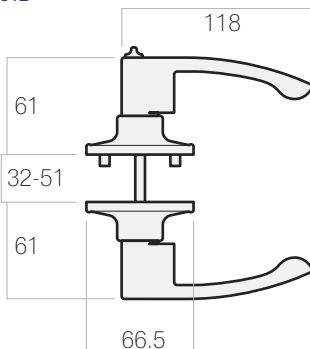

### Features

- Tiebolt concealed fixing with clip on rose
- LYR lever design
- Exterior emergency release slot
- Supplied with all mounting hardware

LYR601B

Dimensions (mm)