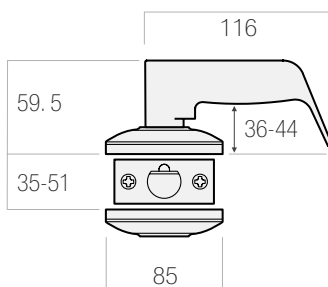

### COMMUNICATING FUNCTION

**External** blank plain rose.

**Inside** lever free at all times.

EU6052SCDDA

Dimensions (mm)