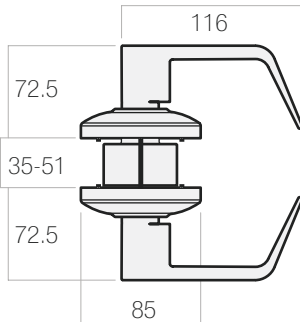

### PASSAGE FUNCTION

Both *inside* and *outside* levers are always free.

EV6082SC70

Dimensions (mm)