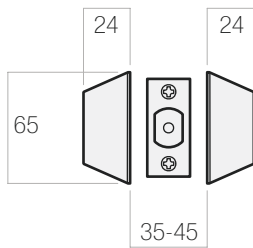

Dimensions (mm)

Features

- Heavy duty double cylinder deadbolt
- Ideal for both commercial and domestic applications
- Silca LW4 profile (Rekeyable to 6 pin LW5)
- Incorporates the popular PD 8221 style cylinder
- Compatible to most restricted key systems
- Construction keyable on all chambers (Using BRUCKBALL)
- Heavy duty saw resistant bolt
- Supplied with 2 spacers for thinner doors
- 2 keys supplied
- Supplied with all mounting hardware

DOUBLE CYLINDER DEADBOLTS LW4

Profile	Adjustable Backset	Door Thickness
LW4	60/70 mm	35-45 mm

Code	Finish	Supplied
D332B	Polished stainless	BX
D362B	Satin stainless	BX
D362DP	Satin stainless	DP
D372B	Polished brass	BX
D372DP	Polished brass	DP
D392B	Antique copper	BX
D392DP	Antique copper	DP
D3X92B	Matt black	BX
D3X92DP	Matt black	DP

DOUBLE CYLINDER DEADBOLTS TE2

Profile	Adjustable Backset	Door Thickness
TE2	60/70 mm	35-45 mm

Code	Finish	Supplied
210BSSS	Satin stainless	BX
210BPSS	Polished stainless	BX
210BPB	Polished brass	BX
210BAC	Antique copper	BX

Protected by
BRAVA Urban