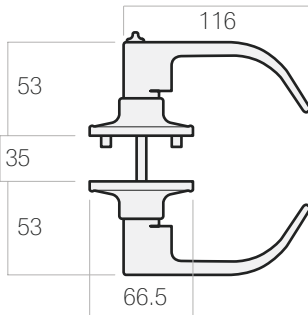

LN601B

Dimensions (mm)

Adjustable Backset
60/70 mm

Door Thickness
35-51 mm

Rose Diameter
66.5 mm

Door handing
Non-handed

Code	Finish	Supplied
LN201B	Chrome plate	BX
LN601B	Satin stainless	BX
LN701B	Polished brass	BX
LN901B	Antique copper	BX

LN SERIES

Dummy Leverset

BRAVA Urban Residential Grade
Dummy Leverset.

Features

- Concealed front screw fix
- LN lever design
- Supplied with all mounting hardware