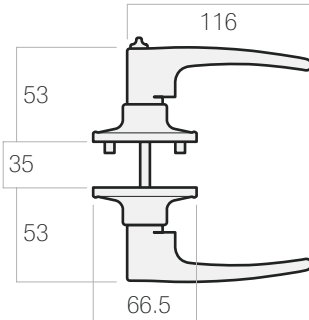

LH SERIES

Privacy Leverset

BRAVA Urban Residential Grade Privacy Leverset.

Features

- Tiebolt visible fixing
- LH Straight lever design
- Exterior emergency release slot
- Supplied with all mounting hardware

PRIVACY FUNCTION

Outside opened by lever when free. Can be unlocked in an emergency situation with a coin or screwdriver.

Inside opened by lever when free, turn snib locks and unlocks both levers.

LH601B

Dimensions (mm)

Adjustable Backset

60/70 mm

Door Thickness

35-51 mm

Rose Diameter

66.5 mm

Door handing

Non-handed

Code	Finish	Supplied
LH201B	Chrome plate	BX
LH601B	Satin stainless	BX
LH701B	Polished brass	BX

Protected by
BRAVA Urban

LH SERIES

Dummy Leverset

BRAVA Urban Residential Grade Dummy Leverset.

Features

- Visible front screw fix
- LH Straight lever design
- Supplied with all mounting hardware