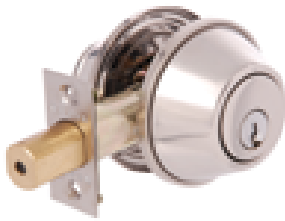

BRAVA URBAN Double Cylinder Deadbolts

BRAVA Urban Heavy Duty Double Cylinder Deadbolt.

D332B