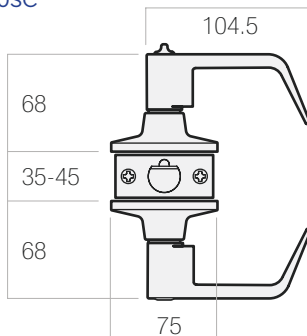

BRAVA Metro
Give your customers & yourself
peace of mind with BRAVA
Metro Leversets.

RH SERIES Entrance Leverset

BRAVA Metro Commercial Grade
Entrance Leverset.

Features

- Tiebolt concealed fixing
- RH Lever design
- Silca LW5 profile 6 pin cylinder
- Incorporates the popular PD 8221 barrel
- Compatible with most restricted keying systems
- Supplied with all mounting hardware
- Adjustable 60 mm/70 mm latch supplied & 127 mm backset available
- 2 keys supplied

ENTRANCE FUNCTION

Outside key locks and unlocks exterior lever.

Inside lever free at all times, snib inside locks and unlocks outside lever.

RH6000SC

Dimensions (mm)

Profile LW5	Door Thickness 35-45 mm
Fire Rated 🔥 up to 4 hr	Door handing Non-handed

Code	Adjustable Backset	Finish	Supplied
RH6000SC	60/70 mm	Satin chrome	BX
RH6000SCDP	60/70 mm	Satin chrome	DP
RH6100PB	60/70 mm	Polished brass	BX
RH6R00PC	60/70 mm	Chrome plate	BX