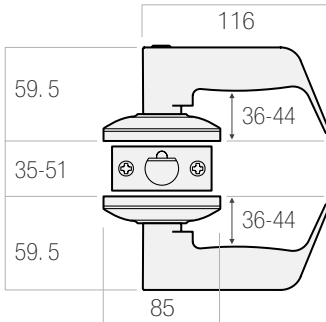

EU6030SCDDA

Dimensions (mm)

Features

- Cylindrical fixing
- EU6 DDA lever design
- Non clutching external lever rigid when locked
- Exterior emergency release slot
- BCA AS1428.1 -2009 compliant leverset
- Supplied with all mounting hardware
- Options for 60 mm, 70 mm & 127 mm backsets

PRIVACY FUNCTION

Outside opened by lever when free. Can be unlocked in an emergency situation with a coin or screw driver.

Inside opened by lever at all times, external lever locked with push button from inside.

Rose
85 mm

Door Thickness
35-51 mm

Fire rated
Up to 4 hrs

Door handing
Non-handed

Code	Backset	Finish	Supplied
EU6030SCDDA	70 mm	Satin chrome	BX