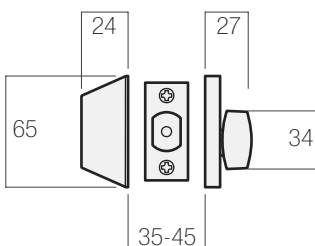

- Heavy duty single cylinder and turn deadbolt
- Commercial grade
- Silca LW5 profile (Rekeyable)
- Incorporates the popular PD 8221 style cylinder
- Compatible to most restricted key systems
- Saw resistant heavy duty bolt
- 60 mm backset
- Suits door thickness 35-45 mm
- Steel strike reinforcer plate with 75 mm screws
- Supplied with all mounting hardware
- 2 keys supplied

BP200LISSS