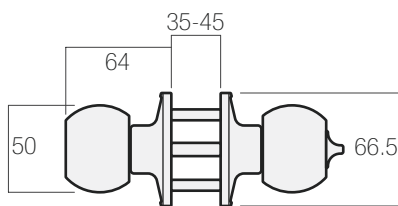

**ENTRANCE FUNCTION**

Key **outside** locks and unlocks both knobs.

Turn snib **inside** locks and unlocks both knobs.

BRT3300B

Dimensions (mm)

<b>Profile</b> LW4	<b>Adjustable Backset</b> 60/70 mm
-----------------------	---------------------------------------