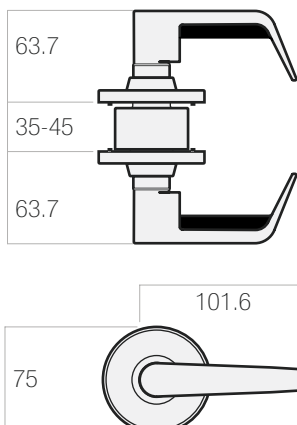

Door handing

Non-handed

EL6082SC70

Dimensions (mm)

Code	Backset	Finish	Supplied
EL6082BC70	70 mm	Chrome plate	BX
EL6082MB70	70 mm	Matt black	BX
EL6082SC70	70 mm	Satin chrome	BX
EL6082SC70DP	70 mm	Satin chrome	DP
EL6182PB70	70 mm	Polished brass	BX