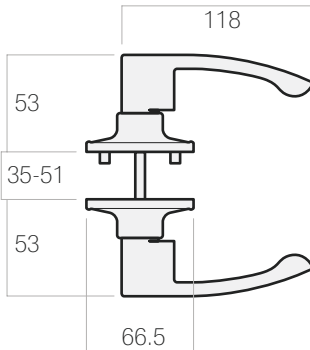

### Features

- Tiebolt concealed fixing with clip on rose
- LYR lever design
- Supplied with all mounting hardware

LYR603B

Dimensions (mm)