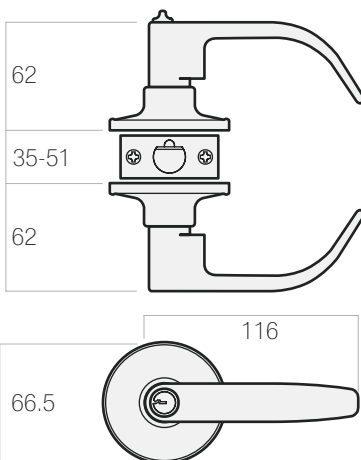

LN SERIES

Entrance Leverset

BRAVA Urban Residential Grade
Entrance Leverset.

Features

- Tiebolt concealed fixing with clip on rose
- LN lever design
- Silca LW4 profile (Rekeyable to 6 pin LW5)
- Construction keyable on all chambers (Using BRUCKBALL)
- 2 keys supplied
- Supplied with all mounting hardware

ENTRANCE FUNCTION

Key *outside* locks and unlocks both levers.

Turn snib *inside* locks and unlocks both levers.

LN600B

Dimensions (mm)

Profile

LW4

Adjustable Backset

60/70 mm

Door Thickness

35-51 mm

Door handing

Non-handed

Code	Finish	Supplied
LN200B	Chrome plate	BX
LN600B	Satin stainless	BX
LN700B	Polished brass	BX
LN900B	Antique copper	BX