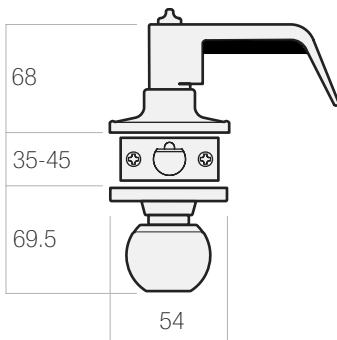

EL SERIES

Knob/Lever Combination Set

BRAVA Metro Commercial Grade Knob/Lever Combination Set.

Features

- Cylindrical fixing
- Outside spherical knob inside EL Lever
- Silca LW5 profile 6 pin cylinder
- Incorporates the popular PD 8221 barrel
- Compatible with most restricted keying systems
- Supplied with all mounting hardware
- BCA AS1428.1 -2009 compliant leverset
- Options for 60 mm, 70 mm & 127 mm backsets
- 2 keys supplied

COMBINATION FUNCTION

Outside key locks and unlocks exterior knob.

Inside lever free at all times, snib inside locks and unlocks outside knob.

Profile

LW5

Door Thickness

35-45 mm

Fire Rated

up to 4 hr

Door handing

Non-handed

EL3100PB70

Dimensions (mm)

EL SERIES

Passage Leverset

BRAVA Metro Commercial Grade Passage Leverset.

Features

- Cylindrical fixing
- EL Lever design
- Supplied with all mounting hardware
- Options for 60 mm, 70 mm & 127 mm backsets
- BCA AS1428.1 -2009 compliant leverset

PASSAGE FUNCTION

Both **inside** and **outside** levers are always free.

Door Thickness

35-45 mm

Fire Rated

up to 4 hr