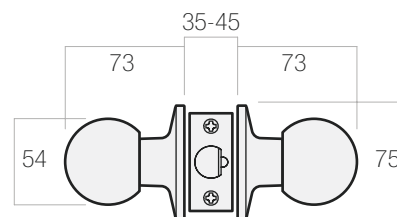

RA3182PB

Dimensions (mm)

Adjustable Backset 60/70 mm	Door Thickness 35-45 mm	Fire Rated 🔥 up to 4 hr	Door handing Non-handed

Code	Finish	Supplied
RA3082SS	Satin stainless	BX
RA3082PSS	Polished stainless	BX
RA3182PB	Polished brass	BX