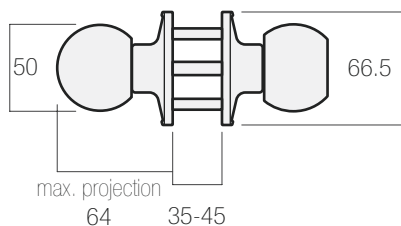

Dimensions (mm)

BRAVA Urban Residential Grade Storeroom Knobset.

Features

- Tiebolt visible fixing
- Spherical knob design
- Silca LW4 profile (Rekeyable to 6 pin LW5)
- Construction keyable on all chambers (Using BRUCKBALL)
- 2 keys supplied
- Supplied with all mounting hardware

STOREROOM FUNCTION

Outside knob always rigid, key retracts the latch.

Inside knob free at all times.

Profile

LW4

Adjustable Backset

60/70 mm

Door Thickness

35-45 mm

Door handing

Non-handed

Code	Finish	Supplied
BRT3650B	Satin chrome	BX