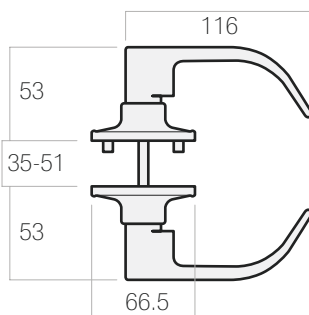

Features

- Tiebolt concealed fixing with clip on rose
- LN lever design
- Supplied with all mounting hardware

LN603B