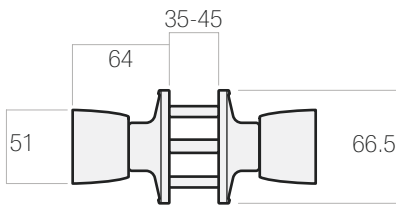

### Features

- Tiebolt visible fixing
- Tulip knob design
- Supplied with all mounting hardware

BRT6630B

Dimensions (mm)