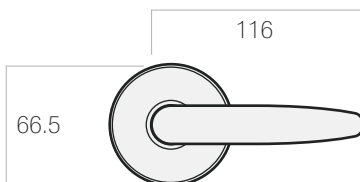

Dimensions (mm)

Rose

66.5 mm

Door Thickness

No limit – front screw fix

Knob Projection

53 mm

Door handing

Non-handed

Code	Finish	Supplied
LH604B	Satin stainless	BX