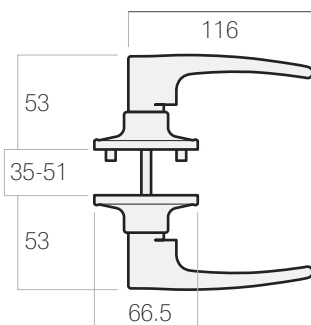

#### Features

- Tiebolt visible fixing
- LH Straight lever design
- Supplied with all mounting hardware

LH603B

Dimensions (mm)

**Adjustable Backset**  
60/70 mm

**Door Thickness**  
35-51 mm

**Door handing**  
Non-handed