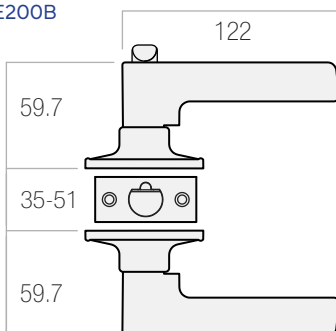

LE200B

Dimensions (mm)