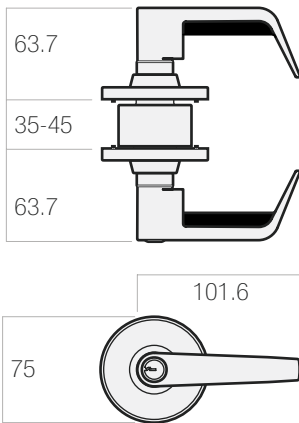

Dimensions (mm)

Door Thickness
35-45 mm

Backset
70 mm

Fire Rated
up to 4 hr

Door handing
Non-handed

Code	Finish	Supplied
EL6030MB70	Matt black	BX
EL6030SC70	Satin chrome	BX
EL6030BC70	Bright chrome	BX
EL6130PB70	Polished brass	BX

EL SERIES

Classroom Leverset

BRAVA Metro Commercial Grade Classroom Leverset.

Features

- Cylindrical fixing
- EL Lever design
- Silca LW5 profile 6 pin cylinder
- Incorporates the popular PD 8221 barrel
- Compatible with most restricted keying systems
- Supplied with all mounting hardware
- BCA AS1428.1 -2009 compliant leverset
- Options for 60 mm, 70 mm & 127 mm backsets
- 2 keys supplied