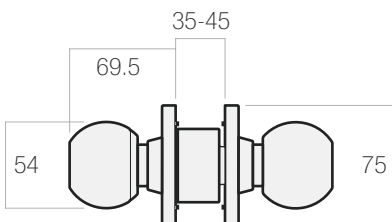

Door handing

Non-handed

EA3061SS70

Dimensions (mm)

Code	Backset	Finish	Supplied
EA3061SS70	70 mm	Satin stainless	BX