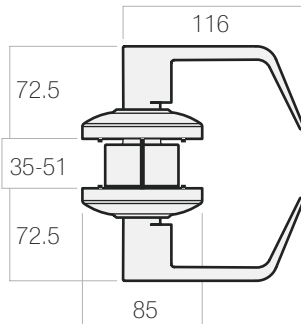

#### Door handing

Non-handed

EV6061SC70

Dimensions (mm)