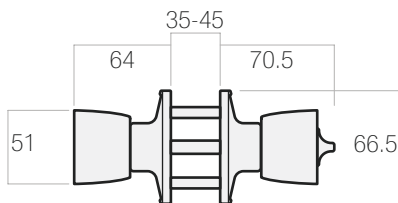

Dimensions (mm)

Code	Finish	Supplied
BRT6600B	Satin stainless	BX
BRT6700B	Polished brass	BX
BRT6900B	Antique copper	BX