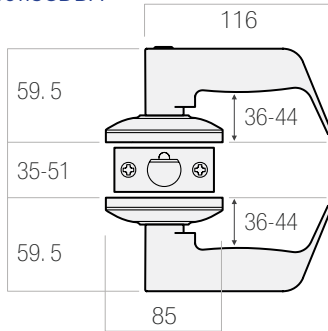

### GLASS DOOR FUNCTION

**Outside** key locks and unlocks both levers.

**Inside** key locks and unlocks both levers.

EU6011SCDDA

Dimensions (mm)