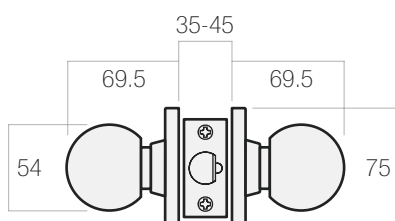

Dimensions (mm)

Door Thickness
35-45 mm

Fire Rated 🔥
up to 4 hr

Door handing
Non-handed

Code	Backset	Finish	Supplied
EA3082MB70	70 mm	Matt black	BX
EA3082SS60	60 mm	Satin stainless	BX
EA3082SS70	70 mm	Satin stainless	BX
EA3082SS70DP	70 mm	Satin stainless	DP
EA3182PB60	60 mm	Polished brass	BX
EA3182PB70	70 mm	Polished brass	BX
EA3782AC70	70 mm	Antique copper	BX
EA3882PSS70	70 mm	Polished stainless	BX