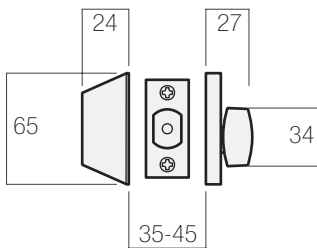

Dimensions (mm)

SINGLE CYLINDER DEADBOLTS LW4

Profile	Adjustable Backset	Door Thickness
LW4	60/70 mm	35-45 mm

Code	Finish	Supplied
D331B	Polished stainless	BX
D331DP	Polished stainless	DP
D361B	Satin stainless	BX
D361DP	Satin stainless	DP
D371B	Polished brass	BX
D371DP	Polished brass	DP
D391B	Antique copper	BX
D3X91B	Matt black	BX
D3X91DP	Matt black	DP

SINGLE CYLINDER DEADBOLTS TE2

Profile	Adjustable Backset	Door Thickness
TE2	60/70 mm	35-45 mm

Code	Finish	Supplied
200BSSS	Satin stainless	BX
200BPSS	Polished stainless	BX
200BPB	Polished brass	BX
200BAC	Antique copper	BX