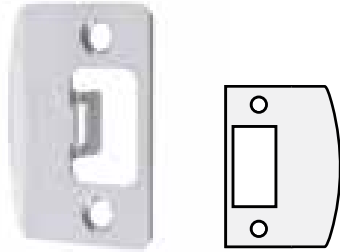

BRAVA URBAN SPARE PARTS

BRAVA URBAN RADIUS CORNER D STRIKE PLATES

"D" pattern strike plate to suit cylindrical and tiebolt locksets.

- Full lip
- Radius rear corners
- 57 mm x 45 mm x 1.2 mm

Code	Finish
BRUDSTRIKEAC	Antique copper
BRUDSTRIKERADSS	Satin stainless
BRUDSTRIKERADMB	Matt black

BRAVA URBAN SQUARE CORNER D STRIKE PLATES

"D" pattern strike plate to suit cylindrical and tiebolt locksets.

- Full lip
- Square rear corners
- 57 mm x 45 mm x 1.2 mm