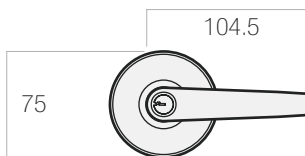

Dimensions (mm)

Code	Adjustable Backset	Finish	Supplied
RH6012SC	60/70 mm	Satin chrome	BX
RH6112PB	60/70 mm	Polished brass	BX

Profile

LW5

Door Thickness

35-45 mm

Fire Rated

up to 4 hr

Door handing

Non-handed

RH SERIES

Storeroom Leverset

BRAVA Metro Commercial Grade Storeroom Leverset.

Features

- Tiebolt concealed fixing
- RH Lever design
- Silca LW5 profile 6 pin cylinder
- Incorporates the popular PD 8221 barrel
- Compatible with most restricted keying systems
- Supplied with all mounting hardware
- Adjustable 60 mm/70 mm latch supplied & 127 mm backset available
- 2 keys supplied

STOREROOM FUNCTION

Outside lever unlocked by key, lever retracts the latch. Outside lever can not be left unlocked, key retained.

Inside lever free at all times.