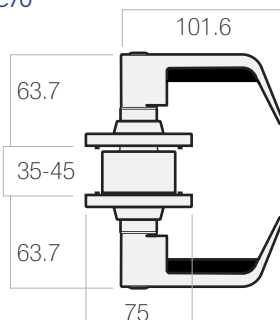

Door handing

Non-handed

EL6011SC70

Dimensions (mm)

NON-CLUTCHING

Code	Backset	Finish	Supplied
EL6011BC70	70 mm	Chrome plate	BX
EL6011SC70	70 mm	Satin chrome	BX
EL6011MB70	70 mm	Matt black	BX
EL6111PB70	70 mm	Polished brass	BX