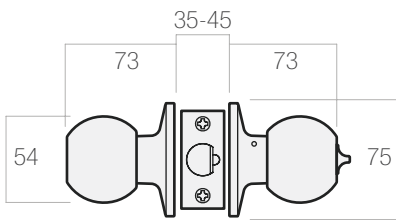

Dimensions (mm)

Door Thickness
35-45 mm

Adjustable Backset
60/70 mm

Fire Rated
up to 4 hr

Door handing
Non-handed

Code	Finish	Supplied
RA3030SS	Satin stainless	BX
RA3030PSS	Polished stainless	BX
RA3130PB	Polished brass	BX

RA SERIES Classroom Knobset

BRAVA Metro Commercial Grade
Classroom Knobset.

Features

- Tiebolt concealed fixing
- Spherical knob design
- Silca LW5 profile 6 pin cylinder
- Incorporates the popular PD 8221 barrel
- Compatible with most restricted keying systems
- Supplied with all mounting hardware
- Adjustable 60 mm/70 mm latch supplied & 127 mm backset available
- 2 keys supplied