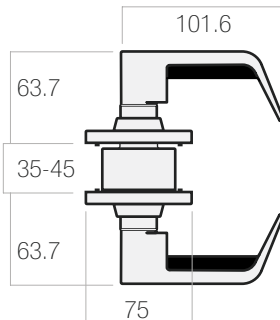

EL SERIES

Storeroom Leverset

BRAVA Metro Commercial Grade Storeroom Leverset.

Features

- Cylindrical fixing
- EL Lever design
- Silca LW5 profile 6 pin cylinder
- Incorporates the popular PD 8221 barrel
- Compatible with most restricted keying systems
- Supplied with all mounting hardware
- BCA AS1428.1 -2009 compliant leverset
- Options for 60 mm, 70 mm & 127 mm backsets
- 2 keys supplied

STOREROOM FUNCTION

Outside Lever always rigid, key retracts the latch.

Inside lever free at all times.

Profile

LW5

Door Thickness

35-45 mm

Fire Rated

up to 4 hr

Door handing

Non-handed

EL6062SC70

Dimensions (mm)

Code	Backset	Finish	Supplied
EL6062BC70	70 mm	Chrome plate	BX
EL6062SC70	70 mm	Satin chrome	BX
EL6162PB70	70 mm	Polished brass	BX
EL6062MB70	70 mm	Matt black	BX
EL3062SC70	70 mm	Satin chrome	BX

KNOB/LEVER COMBINATION LOCKSET

The EL3062SC features knob outside and lever inside.

EL SERIES

Glass Door Leverset

BRAVA Metro Commercial Grade Glass Door Leverset.

Features

- Cylindrical fixing
- EL Lever design
- Silca LW5 profile 6 pin cylinder
- Incorporates the popular PD 8221 barrel
- Compatible with most restricted keying systems
- Supplied with all mounting hardware
- BCA AS1428.1 -2009 compliant leverset
- Options for 60 mm, 70 mm & 127 mm backsets
- 2 keys supplied

GLASS DOOR FUNCTION

Outside opened by lever when free, key locks or unlocks both levers but does not retract latch.

Inside opened by lever when free, key locks or unlocks both levers but does not retract latch.

Profile

LW5

Door Thickness

35-45 mm

Fire Rated

up to 4 hr