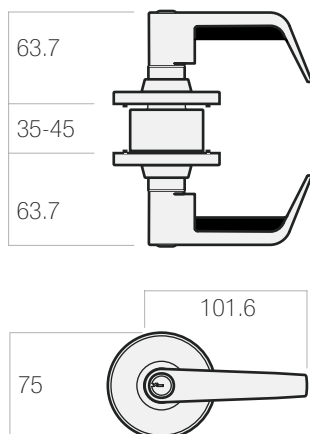

### ENTRANCE FUNCTION

**Outside** key unlocks outside lever and retracts latch.

**Inside** lever free at all times, push button locks outside lever.

EL6000SC70

Dimensions (mm)

<b>Profile</b> LW5	<b>Door Thickness</b> 35-45 mm
<b>Fire Rated</b>  up to 4 hr	<b>Door handing</b> Non-handed