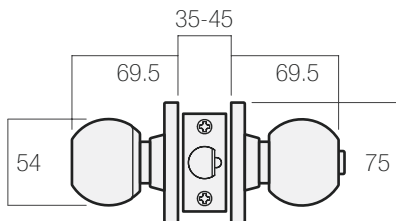

Dimensions (mm)

Profile LW5	Door Thickness 35-45 mm	Fire Rated 🔥 up to 4 hr	Door handing Non-handed

Code	Backset	Finish	Supplied
EA3000MB70	70 mm	Matt black	BX
EA3000SS60	60 mm	Satin stainless	BX
EA3000SS60DP	60 mm	Satin stainless	DP
EA3000SS70	70 mm	Satin stainless	BX
EA3000SS70DP	70 mm	Satin stainless	DP
EA3100PB60	60 mm	Polished brass	BX
EA3100PB70	70 mm	Polished brass	BX
EA3700AC60	60 mm	Antique copper	BX
EA3700AC70	70 mm	Antique copper	BX
EA3800PSS60	60 mm	Polished stainless	BX
EA3800PSS70	70 mm	Polished stainless	BX